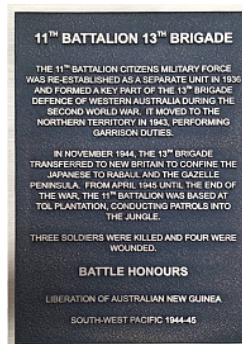

Cast Bronze Plaques

PHOTOS

Cast Bronze Patina Wax and Linish

Cast Bronze 600 x 600mm Lacquer Finish

Cast Bronze 400 x 400mm

Cast Bronze Patina Wax and Linish 640 x 320mm

Cast Bronze Patina Wax and Linish

Cast Bronze Patina Wax and Linish